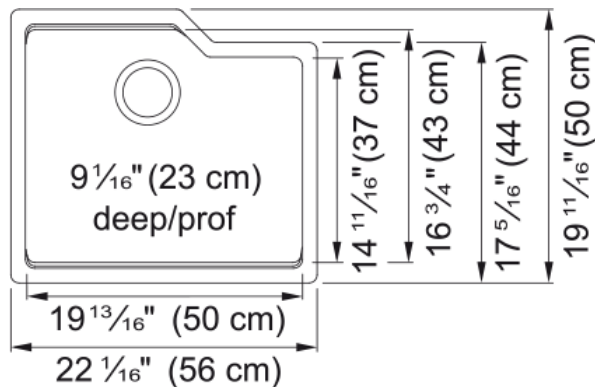

Urban Undermount Sink - MGS2022U-9CHAN | 125.0637.112

Technical Data

Aspect

Sink type	Sink
Type of material	Granite
Number of bowls	1
Color	Champagne
Surface finish	None

Product Dimensions

Exterior size: right to left	22.047
Exterior size: front to back	19.685
Large bowl size: right to left	20.433
Large bowl size: front to back	16.732
Large bowl: depth	9.055

Installation

Minimum cabinet size	27"
----------------------	-----

Product specifications

Installation type	Undermount
Drain hole	3 1/2"
Position of drainer	No drainer

Product identification

Product brand	Kindred
Collection	Urban
Certified by	CUPC